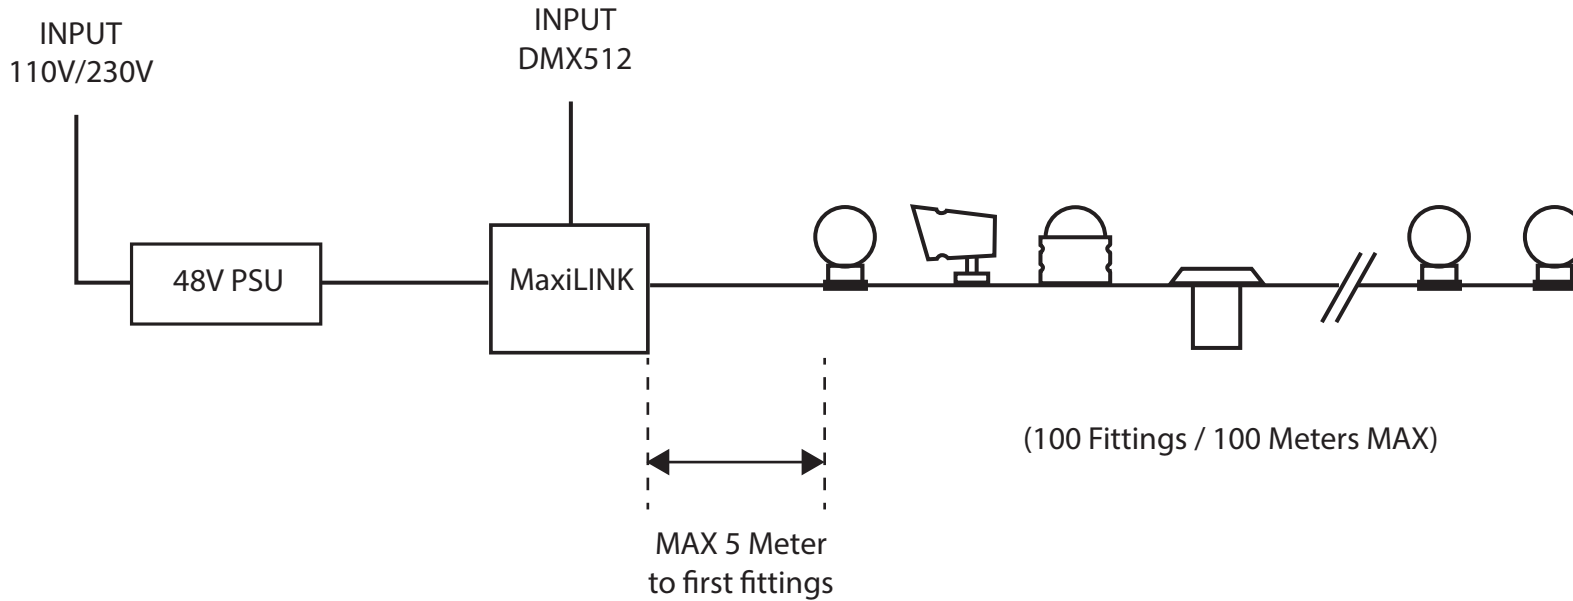

MaxiLED Data over Power System
(Single DMX Universe)

- Each Fittings **RGBW** individually addressed and Controlled
- Each Fitting uses 4 DMX 512 Channels
- 1 DMX Universe per 100 fittings (400 DMX 512 Channels)

KEY

Symbol	Description		
Rev	Date	Description	By
1.0	25/2/16	Data over power system-Single uni	CL