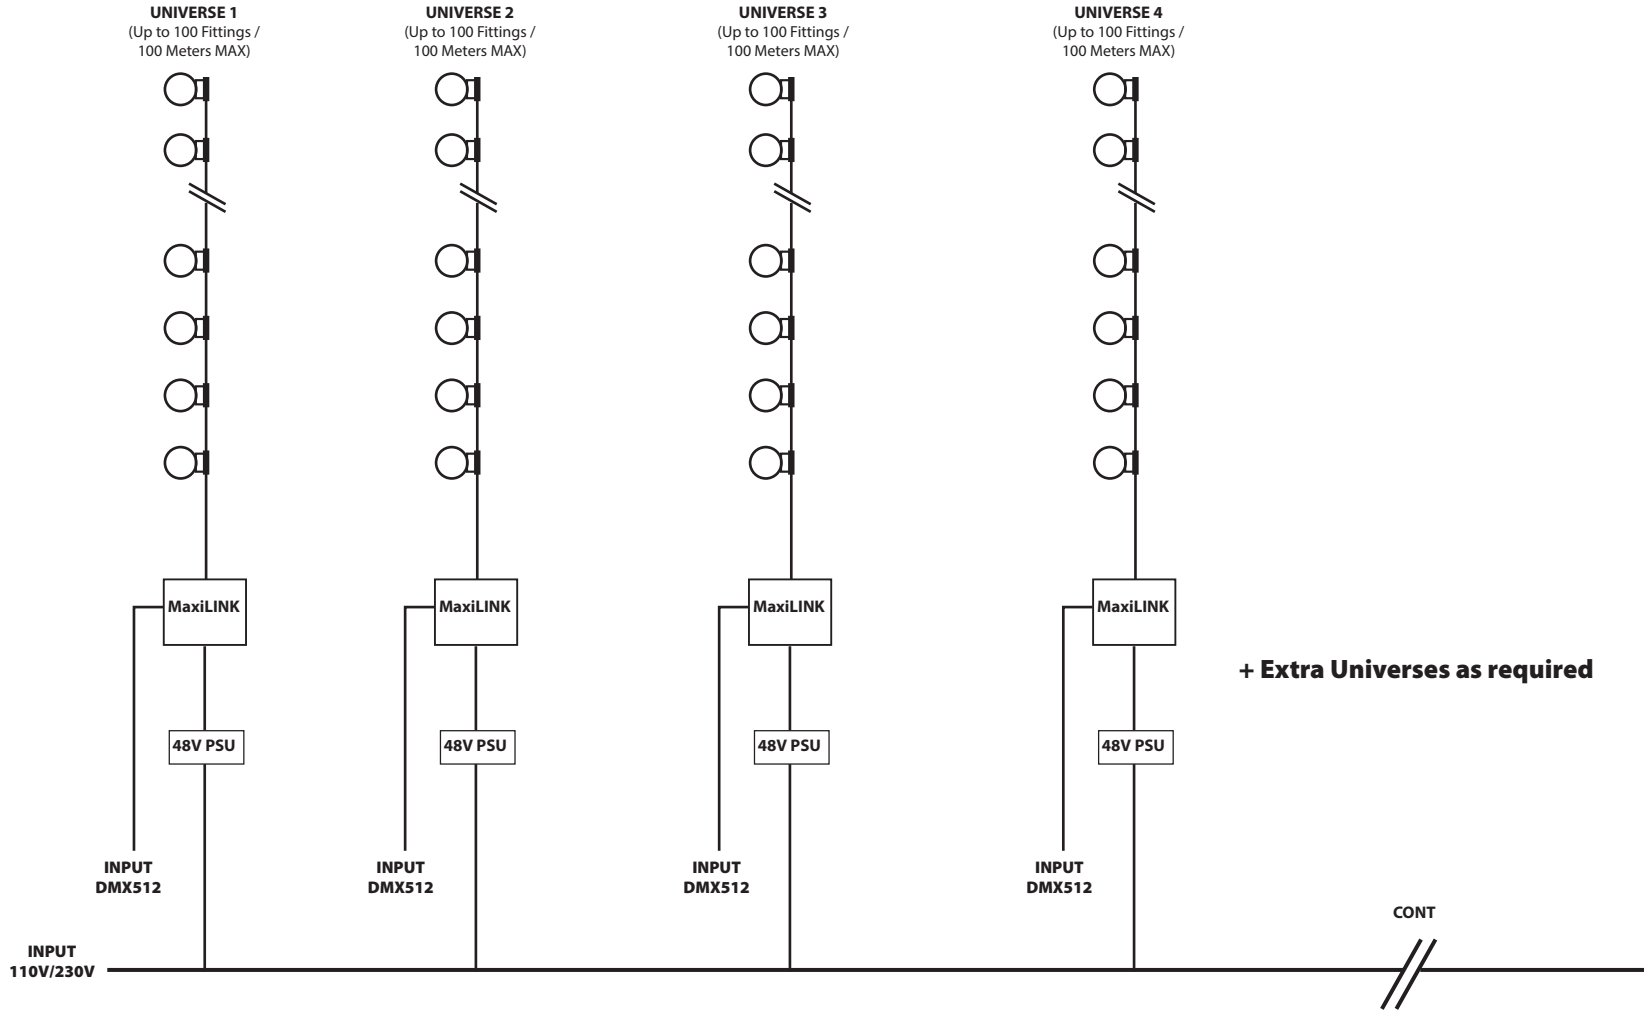

MaxiLED Data over Power System (Multiple DMX Universe)

KEY

Symbol	Description

Rev	Date	Description	By
1.0	26/2/16	Data over power system-Multi uni	CL

Project Title:
Data over Power System
Multiple Universe

Scale @:
NOT TO SCALE

Drawing Title:

Drawn CL	Checked DH	Date 25 Feb 2016	Issue Date
Drawing Number: 2.0			Revision: 2.0