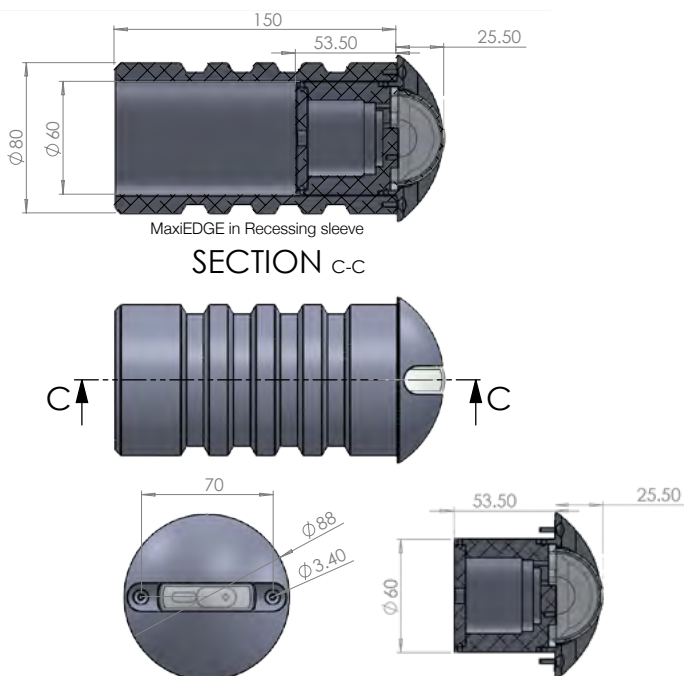

Specifications

MaxiEDGE

Dimming

DMX Dimmable
(Data Over power): **YES**

LED Options

(Cree XQE Led's)
Static colours: **2700K, 3500K and 6500K
Amber, Blue, Green, Pink, Red.**

Beam Angles

170° x 5° **YES**

Electrical specification

Power input: **48VAC Data Over Power MaxiLINK system**
LED Current: **200ma**
Watts per unit: **4.8w**
Max. Units per system
16 AWG (1.5mm sq) cable: **50**
Max distance from 1st to last unit 16 AWG(1.5mm sq) cable: **100m**
Lumens Static colours
Clear Glass (Full On): **150 Est.**
Lumens Static white (Full On): **250 Est.**
Lumen Maintenance 85%: **90,000Hrs**

System Cable Distances

Max. 16 AWG (1.5mm sq) cable from MaxiLINK to 1st fitting: **15m**
Max. 14 AWG (2.5mm sq) cable from MaxiLINK to 1st fitting: **75m**

Protection

IP Rating: **IP66**
Thermal Protection cut out at 70°C: **YES**
Operation Temperature: **-25 to +50**

Finishes

Black Anodised: **YES**
Silver Anodised: **YES**
RAL Powder Coat: **YES**

Listings:

CE

Dimensions & Weights

Diameter (mm): **88**
Depth (mm): **67**
Weight KG: **0.45KG**

UK Designed and
Manufactured

MaxiLED Lighting

Unit 2, Farrington Place, Rossendale Road Ind. Est. Burnley, Lancashire. UK. BB11 5TY

T: +44 (0)845 8732 601

E: sales@maxiledlighting.com Web: www.maxiledlighting.com