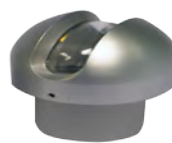

KEY FEATURES

- IP66
- 48VAC Data over Power 2 wire system
- 512 DMX RGBW Controllable
- Recessed or surface mount options
- Easy installation

MaxiEDGE Recessed