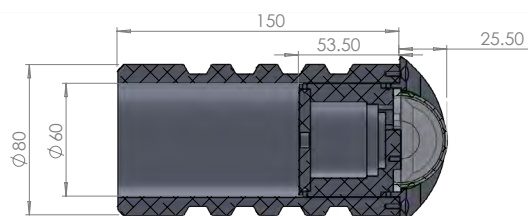

SECTION C-C