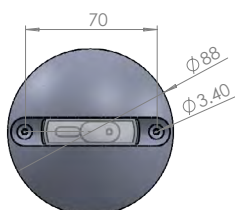

UK Designed and
Manufactured

Specifications

MaxiEDGE

Dimming

DMX512 Dimmable (Data Over power):	YES
DMX 512 refresh rate:	44hz

LED Options

(Cree XQE Led's)	
RGBW:	YES
Intelligent white 2700k-6000K:	YES

Beam Angles

180° x 5°	YES

Electrical specification

Power input:	48VAC Data Over Power MaxiLINK system
LED Current:	200ma
Watts per unit:	4.8w
Max. Units per system	
16 AWG (1.5mm sq) cable:	50
Max distance from 1st to last unit 16 AWG(1.5mm sq) cable:	100m
Lumens RGBW	
Clear Glass (Full On):	150
Lumens Intelligent white (Full On):	250
Lumen Maintenance 85%:	90,000Hrs

System Cable Distances

Max. 16 AWG (1.5mm sq) cable from MaxiLINK to 1st fitting:	15m
Max. 14 AWG (2.5mm sq) cable from MaxiLINK to 1st fitting:	75m

Protection

IP Rating:	IP66
Thermal Protection cut out at 70°C:	YES
Operation Temperature:	-25 to +50

Finishes

Black Anodised:	YES
Silver Anodised:	YES
RAL Powder Coat:	YES

Listings:

CE

Dimensions & Weights

Diameter (mm):	88
Depth (mm):	175.5
Weight KG:	0.45KG

MaxiLED Lighting

Unit 2, Farrington Place, Rossendale Road Ind. Est. Burnley, Lancashire. UK. BB11 5TY

T: +44 (0)845 8732 601

E: sales@maxiledlighting.com Web: www.maxiledlighting.com