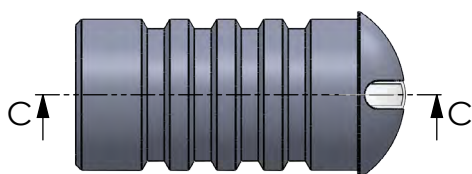

UK Designed and
Manufactured

Specifications

MaxiEDGE

Dimming

DMX512 Dimmable (Data Over power):	YES
DMX 512 refresh rate:	44hz

LED Options

(Cree XQE Led's)	
RGBW:	YES
Intelligent white 2700k-6000K:	YES

Beam Angles

180° x 5°	YES

Electrical specification

Power input:	48VAC Data Over Power MaxiLINK system
LED Current:	200ma
Watts per unit:	4.8w
Max. Units per system	
16 AWG (1.5mm sq) cable:	50
Max distance from 1st to last unit 16 AWG(1.5mm sq) cable:	100m
Lumens RGBW	
Clear Glass (Full On):	150
Lumens Intelligent white (Full On):	250
Lumen Maintenance 85%:	90,000Hrs

System Cable Distances

Max. 16 AWG (1.5mm sq) cable from MaxiLINK to 1st fitting:	15m
Max. 14 AWG (2.5mm sq) cable from MaxiLINK to 1st fitting:	75m

Protection

IP Rating:	IP66
Thermal Protection cut out at 70°C:	YES
Operation Temperature:	-25 to +50

Finishes

Black Anodised:	YES
Silver Anodised:	YES
RAL Powder Coat:	YES

Listings:

CE

Dimensions & Weights

Diameter (mm):	88
Depth (mm):	175.5
Weight KG:	0.45KG

MaxiLED Lighting

Unit 2, Farrington Place, Rossendale Road Ind. Est. Burnley, Lancashire. UK. BB11 5TY

T: +44 (0)845 8732 601

E: sales@maxiledlighting.com Web: www.maxiledlighting.com