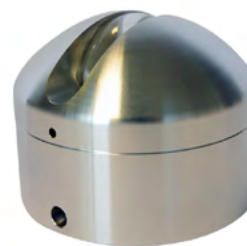

KEY FEATURES

- IP66
- 48VAC Data over Power 2 wire system
- DMX Controllable
- Recessed or surface mount options
- Easy installation

MaxiEDGE surface mount

Product Overview

Our IP66 MaxiEDGE DMX controllable fitting is perfect for window edge and corridor lighting. With a 170 degree viewing the MaxiEDGE casts a sharp, precise beam of light around the surface area of window/door reveals or corridors.

Manufactured from quality materials and incorporating our Patented 2 wire data over power technology giving full DMX control down the 2 power wires makes it the simplest to install and most cost effective product of its type in the market place today.